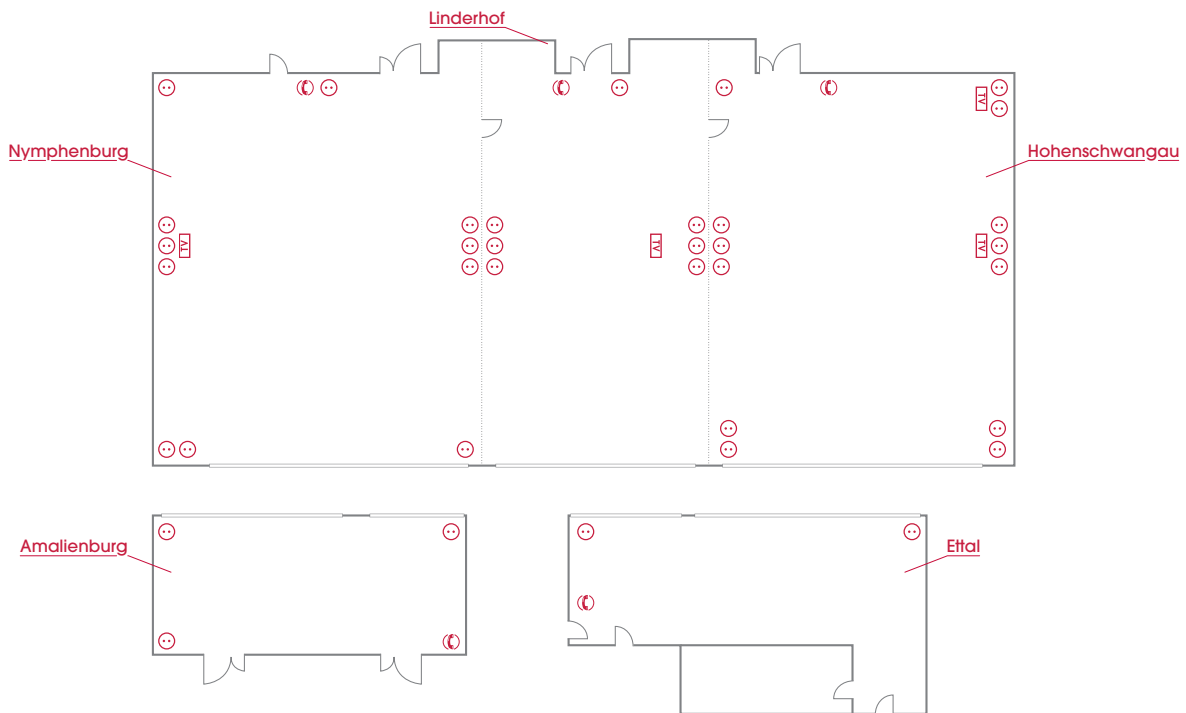

FUNCTION ROOMS

On a total area of 349 sqm, the modern conference area with three conference rooms and two boardrooms offers plenty of space for up to 250 guests. State-of-the-art conference technology and experienced staff are available to support events and celebrations of all kinds.

Raum Room	L x B x H in m L x W x H in m	Fläche in m ² Size in sqm	Tageslicht Daylight					
Ettal	3,8 x 6,5 x 2,45	26	•	8	-	-	16	-
Amalienburg	4 x 7,5 x 2,85	30	•	12	-	-	20	-
Linderhof	11,4 x 6,4 x 2,85	74	•	20	20	35	50	40
Hohenschwangau	11,4 x 9 x 2,85	103	•	26	26	48	70	60
Nymphenburg	11,4 x 10 x 2,85	115	•	26	26	48	70	60
Linderhof + Hohenschwangau	11,4 x 15,4 x 2,85	177	•	44	44	80	150	80
Nymphenburg + Linderhof	11,4 x 16,4 x 2,85	189	•	48	48	80	150	80
Nymphenburg + Linderhof + Hohenschwangau	11,4 x 25,6 x 2,85	292	•	70	70	120	250	180